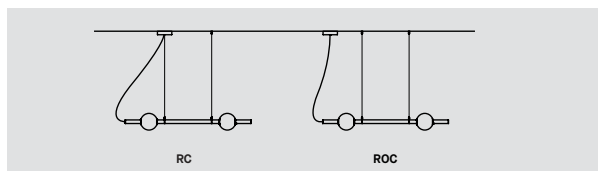

MOUNTING CABLE OPTION OPTION DE MONTAGE DE CÂBLE

PRODUCT CHARACTERISTICS CARACTÉRISTIQUES DU PRODUIT

ORDERING SPECIFICATION SPÉCIFICATION DE COMMANDE	CODE
MODEL MODÈLE	
74600-V02-36	BERRI VERTICAL 2 HEADS 36"
74600-V02-48	BERRI VERTICAL 2 HEADS 48"
74600-V03	BERRI VERTICAL 3 HEADS
74600-V04	BERRI VERTICAL 4 HEADS
74600-V05	BERRI VERTICAL 5 HEADS
74600-V06	BERRI VERTICAL 6 HEADS
74600-V08	BERRI VERTICAL 8 HEADS
LIGHT SOURCE SOURCE LUMINEUSE	
LED	REGULAR OUTPUT
LED.HO	HIGH OUTPUT
COLOR TEMPERATURE TEMPÉRATURE DE COULEUR	
27*	2700K
30	3000K
35	3500K
40	4000K
* LONGER LEAD TIME MAY APPLY, PLEASE CONTACT YOUR EUREKA REPRESENTATIVE TUNABLE WHITE ALSO AVAILABLE, SEE TUNABLE WHITE SPEC SHEET.	
COLOR RENDERING INDEX (CRI) INDICE DE RENDU DE COULEUR (IRC)	
80	80+ CRI
90*	90+ CRI
* LONGER LEAD TIME MAY APPLY, PLEASE CONTACT YOUR EUREKA REPRESENTATIVE	
VOLTAGE VOLTAGE	
120V	120 VOLT
277V	277 VOLT
CONTROL OPTION OPTION DE GRADATION	
DV	0-10V DIMMING (120V-227V)
DP	PHASE DIMMING (120V ONLY)
NLTAIR2*	NLIGHT AIR CONTROL GEN 2
NLIGHT*	NLIGHT WIRED CONTROL
* REQUIRES RC2 CANOPY * EMERGENCY BATTERY NOT AVAILABLE WITH NLIGHT OPTIONS REFER TO NLIGHT GUIDE AND INSTALLATION SHEET FOR ALL REQUIREMENTS.	
EMERGENCY BATTERY BATTERIE D'URGENCE	
FOR 120-277V ONLY. EM DRIVER BOX INCLUDED, INSTALLED REMOTELY. SEE EM GUIDE FOR DETAILS.	
EMB*	EMERGENCY BATTERY FOR REMOTE BOX
* 3981EA ACCESSORY IS REQUIRED FOR THIS OPTION * REQUIRES RC1 CANOPY	
CABLE CÂBLE	
AC	AIRCRAFT MOUNTING & POWER CORD, FIELD ADJUSTABLE
CABLE LENGTH LONGUEUR DE CÂBLE	
60	60" AIRCRAFT CABLE (STD LENGTH)
**	CUSTOM AIRCRAFT CABLE LENGTH (PLEASE SPECIFY) FOR OVERALL LENGTH, PLEASE CONTACT YOUR EUREKA REPRESENTATIVE
RC1	ROUND CANOPY / PAVILLON ROND
RC2	SCREWLESS 1.35" CANOPY (2473F)
RC3*	NLIGHT SCREWLESS 1.30" CANOPY (2474H) OFFSET SLIM PLATE ON REMOTE JBOX (2401A)
* ONLY AVAILABLE WITH ROC CANOPY POSITION * NON IC RATED FOR HO	
MOUNTING CABLE OPTION OPTION DE MONTAGE DE CÂBLE	
RC	CANOPY WITH AIRCRAFT CABLE
ROC	CANOPY OFFSET TO AIRCRAFT CABLE
CANOPY & CEILING GRIPPERS FINISH FINI PAVILLON & ATTACHES AU PLAFOND	
WHE	WHITE FINE TEXTURE
BLKE	BLACK FINE TEXTURE
POWER CORD FINISH FINI CÂBLE D'ALIMENTATION	
WH	WHITE POWER CORD
BLK	BLACK POWER CORD
CLR	CLEAR POWER CORD
TUBE FINISH FINI TUBE	
WHE	WHITE FINE TEXTURE
BLKE	BLACK FINE TEXTURE
SGO	SOFT GOLD
RAL*	PLEASE SPECIFY RAL CODE
* LONGER LEAD TIME MAY APPLY, PLEASE CONTACT YOUR EUREKA REPRESENTATIVE	
DIFFUSER FINISH FINI DIFFUSEUR	
WH	WHITE
ACCESSORY EMERGENCY BATTERY ACCESSORY EMERGENCY BATTERY	
3981EA	ELECTRICAL BOX FOR EMB EMERGENCY BATTERY