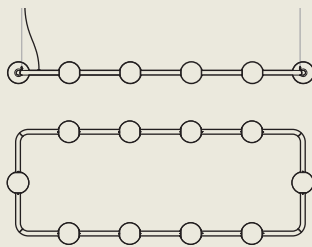

RIGHT ANGLES

Right size, right feel. Berri is available in square and rectangular configurations that accommodate 4 to 12 luminous heads each, adding interest, dimension, and delineating the space.

R10