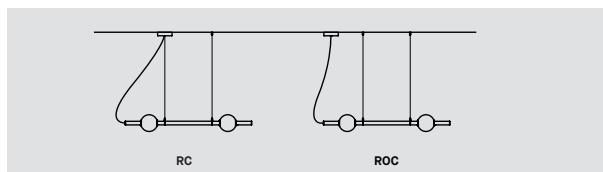

MOUNTING CABLE OPTION OPTION DE MONTAGE DE CÂBLE

ORDERING SPECIFICATION SPÉCIFICATION DE COMMANDE

CODE

MODEL MODÈLE		
74600-L02-36	BERRI HORIZONTAL 2 HEADS 36"	
74600-L02-48	BERRI HORIZONTAL 2 HEADS 48"	
74600-L03	BERRI HORIZONTAL 3 HEADS	
74600-L04	BERRI HORIZONTAL 4 HEADS	
74600-L05	BERRI HORIZONTAL 5 HEADS	
74600-L06	BERRI HORIZONTAL 6 HEADS	
74600-L08	BERRI HORIZONTAL 8 HEADS	
LIGHT SOURCE SOURCE LUMINEUSE		TW
LED	REGULAR OUTPUT	
LED.HO*	HIGH OUTPUT	
	* NOT AVAILABLE WITH 74600-L08	
COLOR TEMPERATURE TEMPÉRATURE DE COULEUR		80
TW*	TUNABLE WHITE (2700K TO 5000K)	
	* LONGER LEAD TIME MAY APPLY. PLEASE CONTACT YOUR EUREKA REPRESENTATIVE	
COLOR RENDERING INDEX (CRI) INDICE DE RENDU DE COULEUR (IRC)		
80	80+ CRI	
VOLTAGE VOLTAGE		
120V	120 VOLT	
277V	277 VOLT	
CONTROL OPTION OPTION DE GRADATION		
DV	DUAL 0-10V DIMMING	
NLT*	NLIGHT NTUNE CONTROL	
	* REFER TO NLIGHT GUIDE AND INSTALLATION SHEET FOR ALL REQUIREMENTS.	
CABLE CÂBLE		AC
AC	AIRCRAFT MOUNTING & POWER CORD, FIELD ADJUSTABLE	
CABLE LENGTH LONGUEUR DE CÂBLE		
60	60" AIRCRAFT CABLE (STD LENGTH)	
**	CUSTOM AIRCRAFT CABLE LENGTH (PLEASE SPECIFY)	
	FOR OVERALL LENGTH, PLEASE CONTACT YOUR EUREKA REPRESENTATIVE	
MOUNTING OPTION OPTION DE MONTAGE		
	ROUND CANOPY / PAVILLON ROND	
RC3*	OFFSET SLIM PLATE ON REMOTE JBOX (2401A)	
RC4	TUNABLE WHITE SCREWLESS 1.87" CANOPY (2475I)	
	* ONLY AVAILABLE WITH ROC CANOPY POSITION	
	* NOT AVAILABLE WITH NTUNE OPTION	
MOUNTING CABLE OPTION OPTION DE MONTAGE DE CÂBLE		
RC	CANOPY WITH AIRCRAFT CABLE	
ROC	CANOPY OFFSET TO AIRCRAFT CABLE	
CANOPY & CEILING GRIPPERS FINISH FINI PAVILLON & ATTACHES AU PLAFOND		
WHE	WHITE FINE TEXTURE	
BLKE	BLACK FINE TEXTURE	
POWER CORD FINISH FINI CÂBLE D'ALIMENTATION		
WH	WHITE POWER CORD	
BLK	BLACK POWER CORD	
CLR	CLEAR POWER CORD	
LOOP & GRIPPERS FINISH FINI BOUCLES ET ATTACHES		
WHE	WHITE FINE TEXTURE	
BLKE	BLACK FINE TEXTURE	
SGO	SOFT GOLD	
TUBE FINISH FINI TUBE		
WHE	WHITE FINE TEXTURE	
BLKE	BLACK FINE TEXTURE	
SGO	SOFT GOLD	
RAL*	PLEASE SPECIFY RAL CODE	
	* LONGER LEAD TIME MAY APPLY. PLEASE CONTACT YOUR EUREKA REPRESENTATIVE	
DIFFUSER FINISH FINI DIFFUSEUR		WH
WH	WHITE	

PRODUCT CHARACTERISTICS CARACTÉRISTIQUES DU PRODUIT