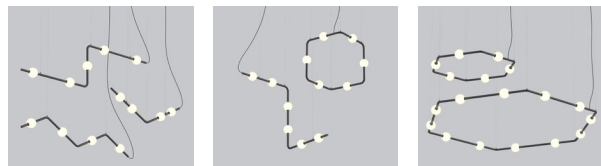

FAMILY FAMILLE

ANGULAR 3D HEXAGONAL