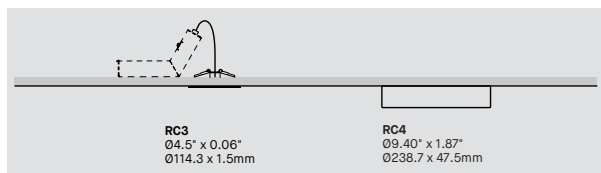

BERRI 74600-3D TUNABLE WHITE

PROJECT PROJÉT
SPEC TYPE
NOTES

FINISH FINI

BLKE WHE SGO

FAMILY FAMILLE

ANGULAR 3D HEXAGONAL

HORIZONTAL VERTICAL SQUARE & RECTANGLE

MOUNTING OPTION OPTION DE MONTAGE