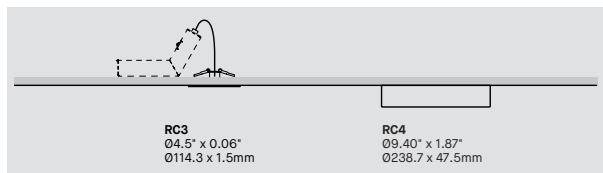

BERRI 74600 HORIZONTAL TUNABLE WHITE

PROJECT PROJÉT
SPEC TYPE
NOTES

FINISH FINI

BLKE WHE SGO

FAMILY FAMILLE

ANGULAR 3D HEXAGONAL

HORIZONTAL VERTICAL SQUARE & RECTANGLE

MOUNTING OPTION OPTION DE MONTAGE