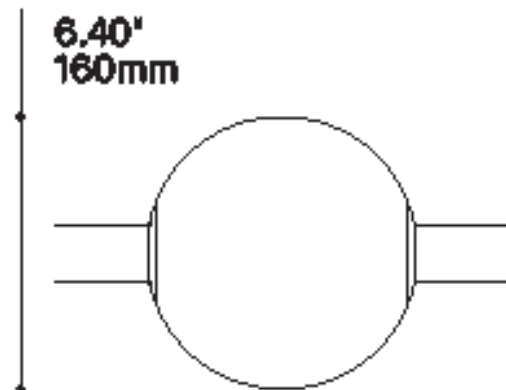

PHOTOMETRIC REPORT

BERRI 74800

SINGLE HEAD REQ

GCT (l0):	4000
Delivered Lumens (lm):	682
System wattage (W)*:	4.4
Distribution:	Direct/Indirect
Delivered Efficacy (lm/W):	153
Photometric type	C

Luminous dimensions	
Luminous shape:	Rectangle
Units:	in (mm)
0-180 Axis:	7.8 (200)
90-270 Axis:	11.8 (300)
Height:	7.8 (200)

Luminaire spacing criteria	
2 luminaires, plane 0:	1.49
2 luminaires, plane 90:	1.36
4 luminaires:	1.61

*System wattage includes driver and LED module consumption