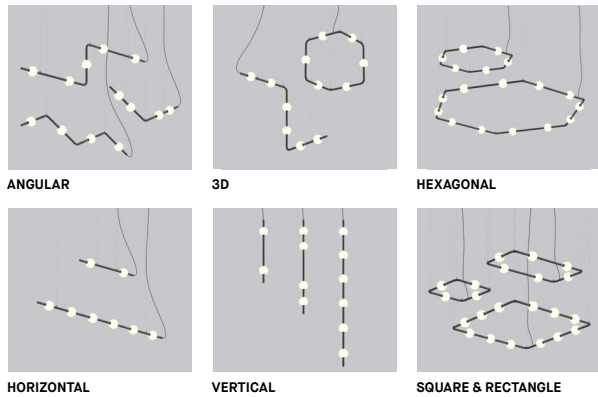

BERRI 74600 VERTICAL TUNABLE WHITE

PROJECT PROJET
SPEC TYPE
NOTES

FINISH FINI

FAMILY FAMILLE

MOUNTING OPTION OPTION DE MONTAGE

MOUNTING CABLE OPTION OPTION DE MONTAGE DE CÂBLE

ORDERING SPECIFICATION SPÉCIFICATION DE COMMANDE