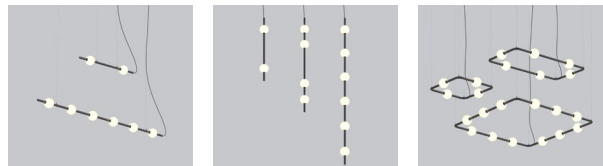

HORIZONTAL VERTICAL SQUARE & RECTANGLE