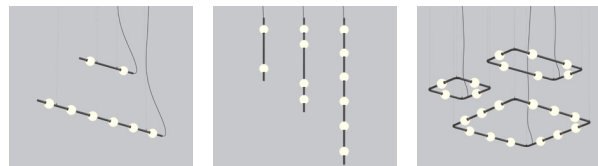

HORIZONTAL VERTICAL SQUARE & RECTANGLE