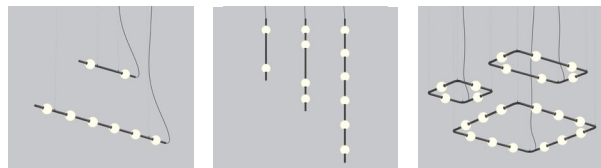

HORIZONTAL VERTICAL SQUARE & RECTANGLE