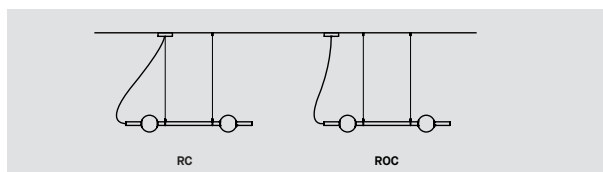

BLKE WHE SGO

FAMILY FAMILLE

ANGULAR 3D HEXAGONAL

HORIZONTAL VERTICAL SQUARE & RECTANGLE

MOUNTING OPTION OPTION DE MONTAGE

MOUNTING CABLE OPTION OPTION DE MONTAGE DE CÂBLE

ORDERING SPECIFICATION	SPÉCIFICATION DE COMMANDE	CODE
MODEL MODÈLE		
74600-R04	BERRI SQUARE 4 HEADS	
74600-R06	BERRI RECTANGULAR 6 HEADS	
74600-R08	BERRI SQUARE 8 HEADS	
74600-R10	BERRI RECTANGLE 10 HEADS	
74600-R12	BERRI SQUARE 12 HEADS	
LIGHT SOURCE SOURCE LUMINEUSE		
LED	REGULAR OUTPUT	
LED.HO	HIGH OUTPUT	
COLOR TEMPERATURE TEMPÉRATURE DE COULEUR		
27*	2700K	
30	3000K	
35	3500K	
40	4000K	
	* LONGER LEAD TIME MAY APPLY, PLEASE CONTACT YOUR EUREKA REPRESENTATIVE TUNABLE WHITE ALSO AVAILABLE, SEE TUNABLE WHITE SPEC SHEET.	
COLOR RENDERING INDEX (CRI) INDICE DE RENDU DE COULEUR (IRC)		
80	80+ CRI	
90*	90+ CRI	
	* LONGER LEAD TIME MAY APPLY, PLEASE CONTACT YOUR EUREKA REPRESENTATIVE	
VOLTAGE VOLTAGE		
120V	120 VOLT	
277V	277 VOLT	
CONTROL OPTION OPTION DE GRADATION		
DV	0-10V DIMMING (120V-227V)	
DP	PHASE DIMMING (120V ONLY)	
NLTAIR2*	NLIGHT AIR CONTROL GEN 2	
NLIGHT*	NLIGHT WIRED CONTROL	
	* REQUIRES RC2 CANOPY * EMERGENCY BATTERY NOT AVAILABLE WITH NLIGHT OPTIONS REFER TO NLIGHT GUIDE AND INSTALLATION SHEET FOR ALL REQUIREMENTS.	
EMERGENCY BATTERY BATTERIE D'URGENCE		
	FOR 120-277V ONLY, EM DRIVER BOX INCLUDED, INSTALLED REMOTELY, SEE EM GUIDE FOR DETAILS.	
EMB*	EMERGENCY BATTERY FOR REMOTE BOX	
	* 3981EA ACCESSORY IS REQUIRED FOR THIS OPTION * REQUIRES RC1 CANOPY	
CABLE CÂBLE		AC
AC	AIRCRAFT MOUNTING & POWER CORD, FIELD ADJUSTABLE	
CABLE LENGTH LONGUEUR DE CÂBLE		
60	60" AIRCRAFT CABLE (STD LENGTH)	
**	CUSTOM AIRCRAFT CABLE LENGTH (PLEASE SPECIFY) FOR OVERALL LENGTH, PLEASE CONTACT YOUR EUREKA REPRESENTATIVE	
MOUNTING OPTION OPTION DE MONTAGE		
RC1	ROUND CANOPY / PAVILLON ROND	
RC2	SCREWLESS 1.35" CANOPY (2473F)	
RC2*	NLIGHT SCREWLESS 1.30" CANOPY (2474H)	
RC3*	OFFSET SLIM PLATE ON REMOTE JBOX (2401A)	
	* ONLY AVAILABLE WITH ROC CANOPY POSITION * NON IC RATED FOR HO	
MOUNTING CABLE OPTION OPTION DE MONTAGE DE CÂBLE		
RC	CANOPY WITH AIRCRAFT CABLE	
ROC	CANOPY OFFSET TO AIRCRAFT CABLE	
CANOPY & CEILING GRIPPERS FINISH FINI PAVILLON & ATTACHES AU PLAFOND		
WHE	WHITE FINE TEXTURE	
BLKE	BLACK FINE TEXTURE	
POWER CORD FINISH FINI CÂBLE D'ALIMENTATION		
WH	WHITE POWER CORD	
BLK	BLACK POWER CORD	
CLR	CLEAR POWER CORD	
LOOP & GRIPPERS FINISH FINI BOUCLES ET ATTACHES		
WHE	WHITE FINE TEXTURE	
BLKE	BLACK FINE TEXTURE	
SGO	SOFT GOLD	
TUBE FINISH FINI TUBE		
WHE	WHITE FINE TEXTURE	
BLKE	BLACK FINE TEXTURE	
SGO	SOFT GOLD	
RAL*	PLEASE SPECIFY RAL CODE	
	* LONGER LEAD TIME MAY APPLY, PLEASE CONTACT YOUR EUREKA REPRESENTATIVE	
DIFFUSER FINISH FINI DIFFUSEUR		WH
WH	WHITE	
ACCESSORY EMERGENCY BATTERY ACCESSORY EMERGENCY BATTERY		
3981EA	ELECTRICAL BOX FOR EMB EMERGENCY BATTERY	