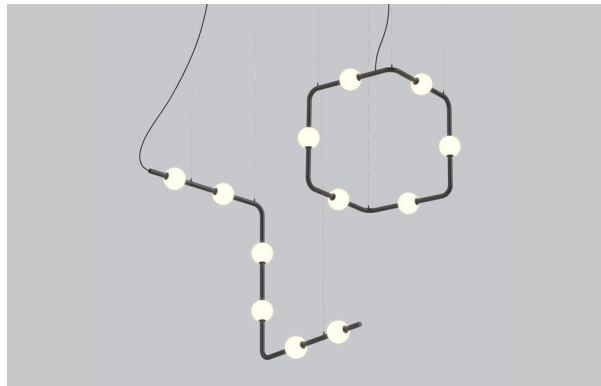

BERRI 74600-3D

PROJECT PROJÉT
SPEC TYPE
NOTES

FINISH FINI