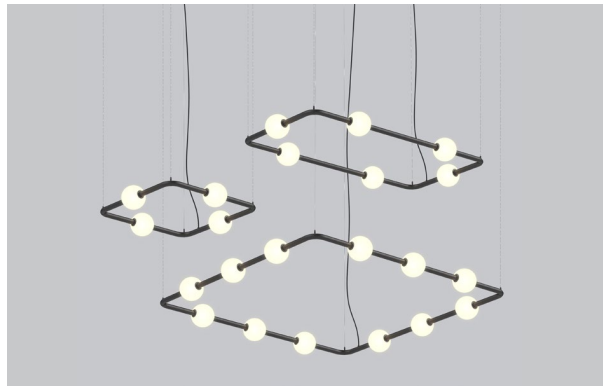

BERRI 74600 SQUARE & RECTANGLE

PROJECT PROJÉT
SPEC TYPE
NOTES

FINISH FINI