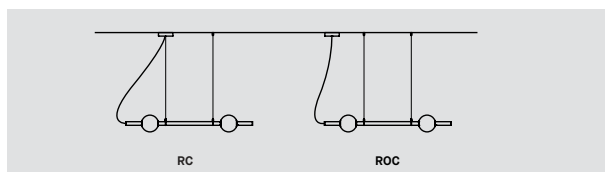

MOUNTING CABLE OPTION OPTION DE MONTAGE DE CÂBLE

ORDERING SPECIFICATION	SPÉCIFICATION DE COMMANDE	CODE
MODEL MODÈLE		
74600-H06	BERRI 3D SQUARE 6 HEADS	
74600-H12-96	BERRI HEXAGONAL 12 HEADS 96"	
74600-H12-120	BERRI HEXAGONAL 12 HEADS 120"	
LIGHT SOURCE SOURCE LUMINEUSE		
LED	REGULAR OUTPUT	
LED.HO*	HIGH OUTPUT	
	* NOT AVAILABLE WITH 74600-H12-96, 74600-H12-120	
COLOR TEMPERATURE TEMPÉRATURE DE COULEUR		TW
TW*	TUNABLE WHITE (2700K TO 5000K)	
	* LONGER LEAD TIME MAY APPLY, PLEASE CONTACT YOUR EUREKA REPRESENTATIVE	
COLOR RENDERING INDEX (CRI) INDICE DE RENDU DE COULEUR (IRC)		80
80	80+ CRI	
VOLTAGE VOLTAGE		
120V	120 VOLT	
277V	277 VOLT	
CONTROL OPTION OPTION DE GRADATION		
DV	DUAL 0-10V DIMMING	
NLT*	NLIGHT NTUNE CONTROL	
	*REFER TO NLIGHT GUIDE AND INSTALLATION SHEET FOR ALL REQUIREMENTS.	
CABLE CÂBLE		AC
AC	AIRCRAFT MOUNTING & POWER CORD, FIELD ADJUSTABLE	
CABLE LENGTH LONGUEUR DE CÂBLE		
60	60" AIRCRAFT CABLE (STD LENGTH)	
**	CUSTOM AIRCRAFT CABLE LENGTH (PLEASE SPECIFY)	
	FOR OVERALL LENGTH, PLEASE CONTACT YOUR EUREKA REPRESENTATIVE	
MOUNTING OPTION OPTION DE MONTAGE		
	ROUND CANOPY / PAVILLON ROND	
RC3*	OFFSET SLIM PLATE ON REMOTE JBOX (2401A)	
RC4	TUNABLE WHITE SOREWLESS 1.87" CANOPY (2475I)	
	* ONLY AVAILABLE WITH ROC CANOPY POSITION	
	* NOT AVAILABLE WITH NTUNE OPTION	
MOUNTING CABLE OPTION OPTION DE MONTAGE DE CÂBLE		
RC	CANOPY WITH AIRCRAFT CABLE	
ROC	CANOPY OFFSET TO AIRCRAFT CABLE	
CANOPY & CEILING GRIPPERS FINISH FINI PAVILLON & ATTACHES AU PLAFOND		
WHE	WHITE FINE TEXTURE	
BLKE	BLACK FINE TEXTURE	
POWER CORD FINISH FINI CÂBLE D'ALIMENTATION		
WH	WHITE POWER CORD	
BLK	BLACK POWER CORD	
CLR	CLEAR POWER CORD	
LOOP & GRIPPERS FINISH FINI BOUCLES ET ATTACHES		
WHE	WHITE FINE TEXTURE	
BLKE	BLACK FINE TEXTURE	
SGO	SOFT GOLD	
TUBE FINISH FINI TUBE		
WHE	WHITE FINE TEXTURE	
BLKE	BLACK FINE TEXTURE	
SGO	SOFT GOLD	
RAL*	PLEASE SPECIFY RAL CODE	
	* LONGER LEAD TIME MAY APPLY, PLEASE CONTACT YOUR EUREKA REPRESENTATIVE	
DIFFUSER FINISH FINI DIFFUSEUR		WH
WH	WHITE	

PRODUCT CHARACTERISTICS CARACTÉRISTIQUES DU PRODUIT