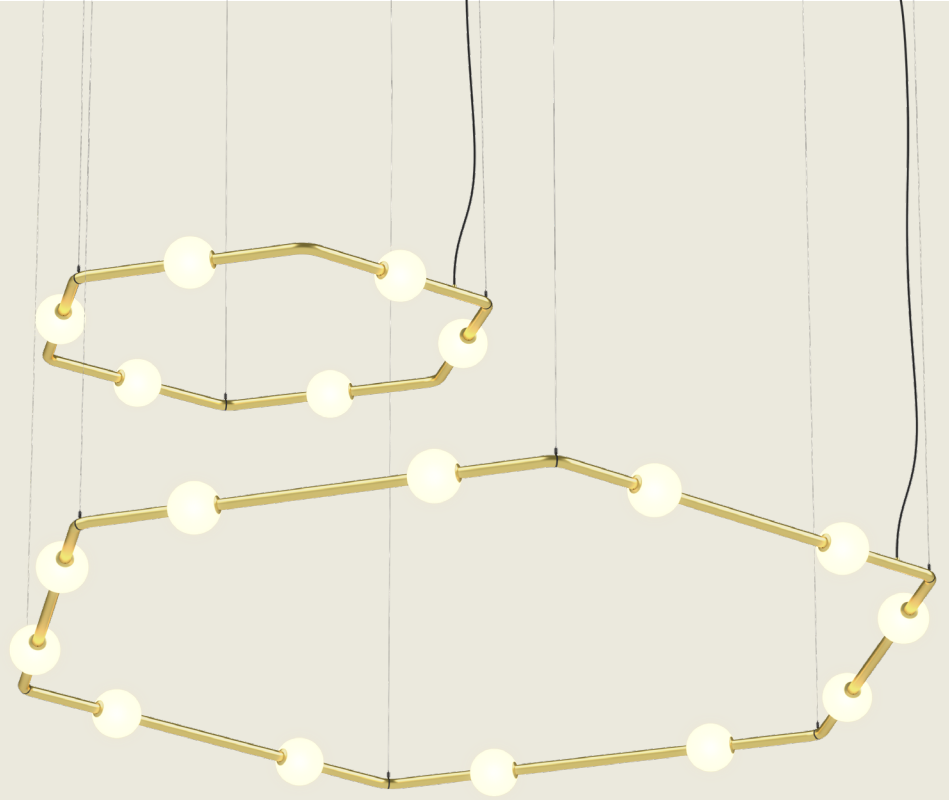

PRODUCT CHARACTERISTICS CARACTÉRISTIQUES DU PRODUIT

HEXAGONS

Define a meeting or gathering space, or subdivide a very large room with the buoyant, light feeling of Berri. Available in 3 large-scale hexagonal formats - 60" wide to an awe-inspiring 120" wide!