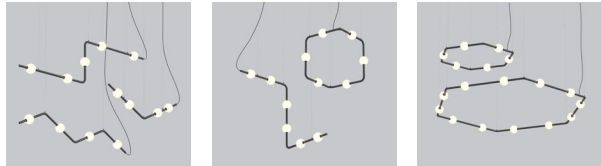

FAMILY FAMILLE

ANGULAR 3D HEXAGONAL