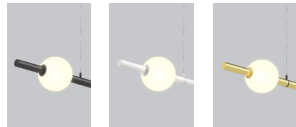

FINISH FINI

BLKE WHE SGO