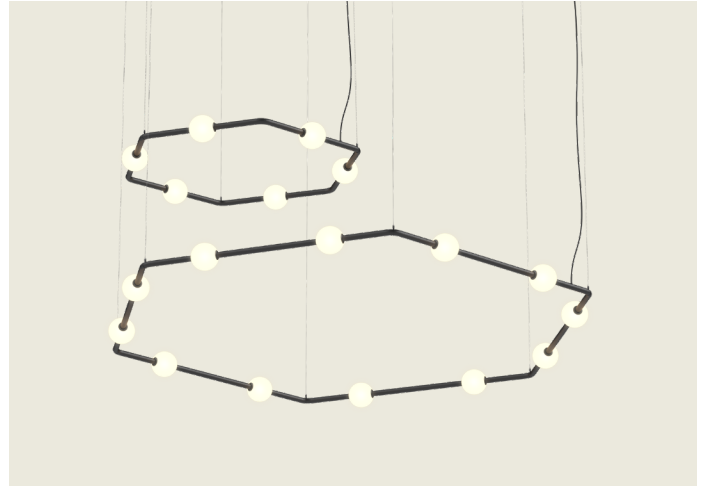

BERRI HEXAGONAL