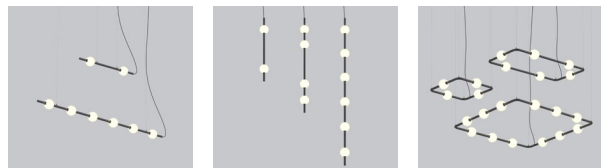

HORIZONTAL VERTICAL SQUARE & RECTANGLE