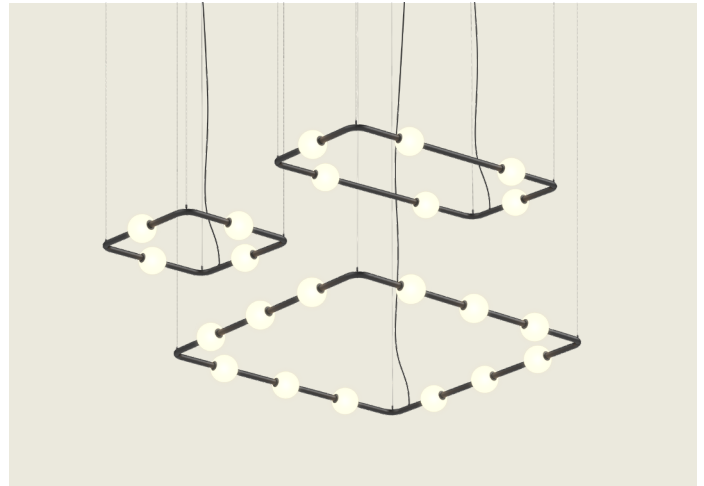

BERRI SQUARE & RECTANGULAR