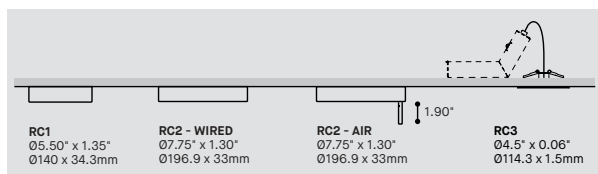

BERRI 74600 VERTICAL

PROJECT PROJET
SPEC TYPE
NOTES

FINISH FINI

BLKE WHE SGO

FAMILY FAMILLE

ANGULAR 3D HEXAGONAL

HORIZONTAL VERTICAL SQUARE & RECTANGLE

MOUNTING OPTION OPTION DE MONTAGE