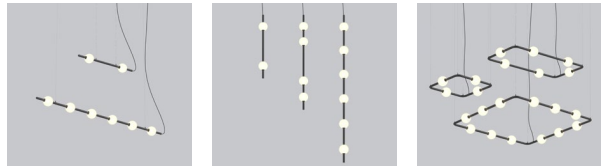

HORIZONTAL VERTICAL SQUARE & RECTANGLE