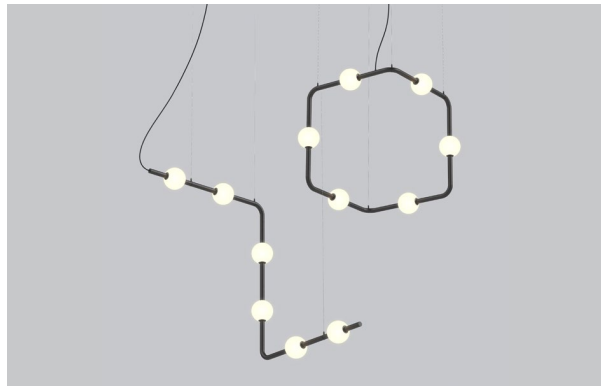

BERRI 74600-3D TUNABLE WHITE

PROJECT PROJÉT
SPEC TYPE
NOTES

FINISH FINI