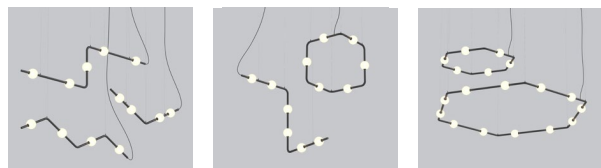

BERRI 74600-3D TUNABLE WHITE

PROJECT PROJÉT
SPEC TYPE
NOTES

FINISH FINI

BLKE WHE SGO

FAMILY FAMILLE

ANGULAR 3D HEXAGONAL

HORIZONTAL VERTICAL SQUARE & RECTANGLE

MOUNTING OPTION OPTION DE MONTAGE