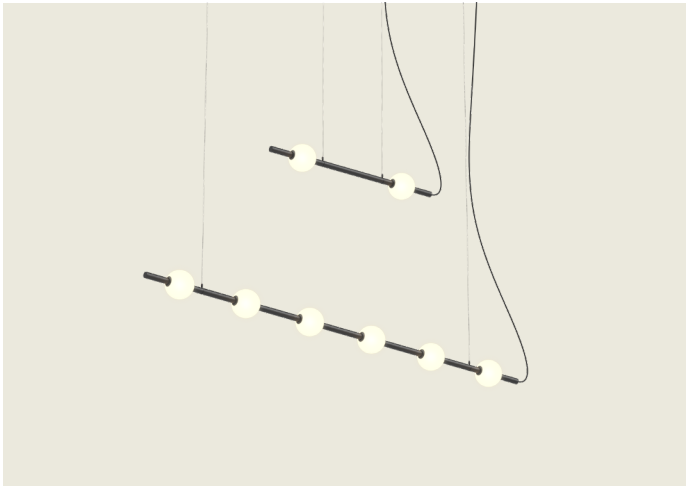

BERRI HORIZONTAL