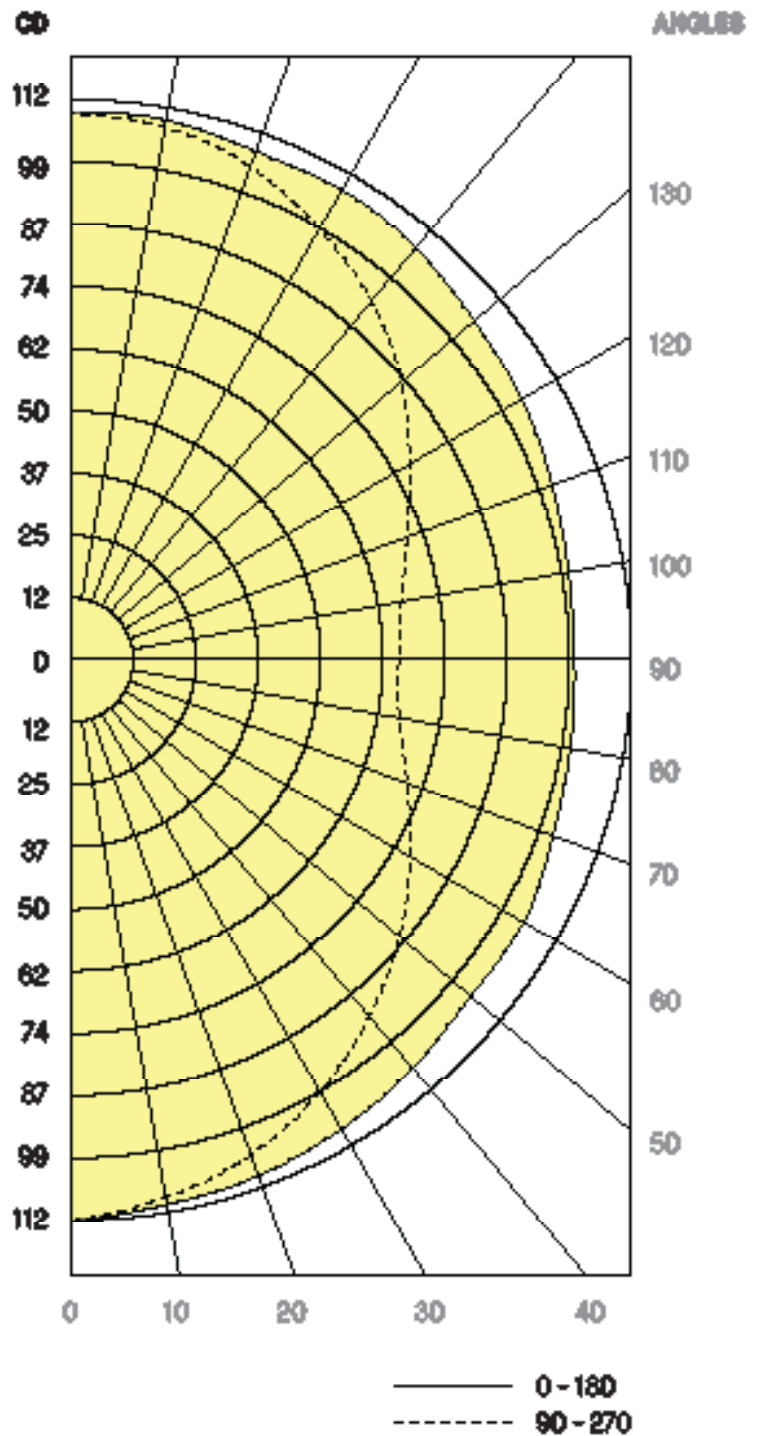

PHOTOMETRIC REPORT

BERRI 74800

SINGLE HEAD HO

CCT (K): 4000
Delivered Lumens (lm): 1180
System wattage (W)*: 8.1
Distribution: Direct/Indirect
Delivered Efficacy (lm/W): 143.2
Photometric type: C

Luminous dimensions
Luminous shape: Rectangle
Units: in (mm)
0-180 Axis: 7.8 (200)
90-270 Axis: 11.8 (300)
Height: 7.8 (200)

Luminaire spacing criteria
2 luminaires, plane 0: 1.47
2 luminaires, plane 90: 1.32
4 luminaires: 1.58

*System wattage includes driver and LED module consumption