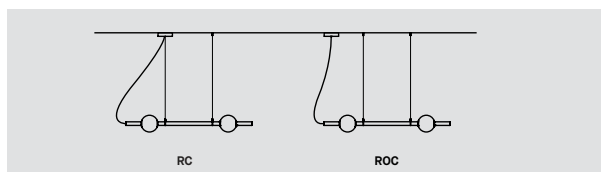

MOUNTING CABLE OPTION OPTION DE MONTAGE DE CÂBLE

ORDERING SPECIFICATION	SPÉCIFICATION DE COMMANDE	CODE
MODEL MODÈLE		
74600-R04	BERRI SQUARE 4 HEADS	
74600-R06	BERRI RECTANGULAR 6 HEADS	
74600-R08	BERRI SQUARE 8 HEADS	
74600-R10	BERRI RECTANGLE 10 HEADS	
74600-R12	BERRI SQUARE 12 HEADS	
LIGHT SOURCE SOURCE LUMINEUSE		
LED	REGULAR OUTPUT	
LED.HO*	HIGH OUTPUT * NOT AVAILABLE WITH 74600-R08, 74600-R10, 74600-R12	
COLOR TEMPERATURE TEMPÉRATURE DE COULEUR		TW
TW*	TUNABLE WHITE (2700K TO 5000K) * LONGER LEAD TIME MAY APPLY. PLEASE CONTACT YOUR EUREKA REPRESENTATIVE	
COLOR RENDERING INDEX (CRI) INDICE DE RENDU DE COULEUR (IRC)		80
80	80+ CRI	
VOLTAGE VOLTAGE		
120V	120 VOLT	
277V	277 VOLT	
CONTROL OPTION OPTION DE GRADATION		
DV	DUAL 0-10V DIMMING	
NLT*	NLIGHT NTUNE CONTROL * REFER TO NLIGHT GUIDE AND INSTALLATION SHEET FOR ALL REQUIREMENTS.	
CABLE CÂBLE		AC
AC	AIRCRAFT MOUNTING & POWER CORD, FIELD ADJUSTABLE	
CABLE LENGTH LONGUEUR DE CÂBLE		
60	60" AIRCRAFT CABLE (STD LENGTH)	
**	CUSTOM AIRCRAFT CABLE LENGTH (PLEASE SPECIFY) FOR OVERALL LENGTH, PLEASE CONTACT YOUR EUREKA REPRESENTATIVE	
MOUNTING OPTION OPTION DE MONTAGE		
RC3*	ROUND CANOPY / PAVILLON ROND	
RC4	OFFSET SLIM PLATE ON REMOTE JBOX (2401A) TUNABLE WHITE SCREWLESS 1.87" CANOPY (2475I) * ONLY AVAILABLE WITH ROC CANOPY POSITION * NOT AVAILABLE WITH NTUNE OPTION	
MOUNTING CABLE OPTION OPTION DE MONTAGE DE CÂBLE		
RC	CANOPY WITH AIRCRAFT CABLE	
ROC	CANOPY OFFSET TO AIRCRAFT CABLE	
CANOPY & CEILING GRIPPERS FINISH FINI PAVILLON & ATTACHES AU PLAFOND		
WHE	WHITE FINE TEXTURE	
BLKE	BLACK FINE TEXTURE	
POWER CORD FINISH FINI CÂBLE D'ALIMENTATION		
WH	WHITE POWER CORD	
BLK	BLACK POWER CORD	
CLR	CLEAR POWER CORD	
LOOP & GRIPPERS FINISH FINI BOUCLES ET ATTACHES		
WHE	WHITE FINE TEXTURE	
BLKE	BLACK FINE TEXTURE	
SGO	SOFT GOLD	
TUBE FINISH FINI TUBE		
WHE	WHITE FINE TEXTURE	
BLKE	BLACK FINE TEXTURE	
SGO	SOFT GOLD	
RAL*	PLEASE SPECIFY RAL CODE * LONGER LEAD TIME MAY APPLY. PLEASE CONTACT YOUR EUREKA REPRESENTATIVE	
DIFFUSER FINISH FINI DIFFUSEUR		WH
WH	WHITE	

PRODUCT CHARACTERISTICS CARACTÉRISTIQUES DU PRODUIT