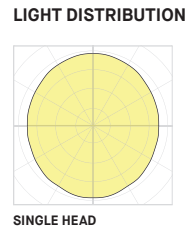

ROTMOLDED SHADE
Translucent white diffuser made of impact-resistant rotomolded polyethylene.

EFFORTLESS ASSEMBLY
Large Berri configurations are shipped in subassembly and are quickly joined with the tightening screws placed at each end of the tubes.

EASY CONNECTIONS
Electrically connect Berri modules or subassembly using quick-connect wire connectors.

DIFFUSED LIGHT
Two LED strips in the center of the diffuser provide diffused and uniform light.

VARIOUS COLORS OPTIONS
Extruded aluminum tubing, offered in 3 finishes : fine textured white, fine textured black and soft gold.

PRODUCT SPECIFICATION	PER HEAD			
	REG	HO	TUNABLE WHITE REG	TUNABLE WHITE HO
PERFORMANCE				
SYSTEM WATTAGE	4.4W	8.1W	4.4W	8W
DELIVERED LUMENS (4000K)	682 LM	1160 LM	577 LM	966 LM
EFFICACY	153 LM/W	143 LM/W	129 LM/W	119 LM/W
OTHER INFORMATION				
AVG. WEIGHT PER HEAD * Refer to installation sheets for weight per configuration.	1.5LBS / 0.7KG	1.5LBS / 0.7KG	1.5LBS / 0.7KG	1.5LBS / 0.7KG
L70 (LUMEN MAINTENANCE)	60,000	60,000	54,700	54,700
WELL & LEED STANDARD REQUIREMENTS				
MAX. LUMINANCE 450-900 OF NADIR	1150 CD/M² (AT HO)			
CRI ≥90 LED BOARDS	YES (R9 = 58.8 WITH 4000K)			
FLICKERING TOLERANCE	LOW FLICKER, COMPLIANT TO CALIFORNIA TITLE 24			

EFFICACY MULTIPLIERS

CRI	CCT	FACTOR	TW FACTOR
80+	5000K	-	0.93
80+	4000K	1.00	1.00
80+	3500K	0.98	0.99
80+	3000K	0.94	0.98
80+	2700K	0.91	0.91
90+	4000K	0.88	-
90+	3500K	0.85	-
90+	3000K	0.81	-
90+	2700K	0.77	-

Visit our website for warranty terms and conditions.