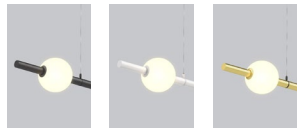

FINISH FINI

BLKE WHE SGO