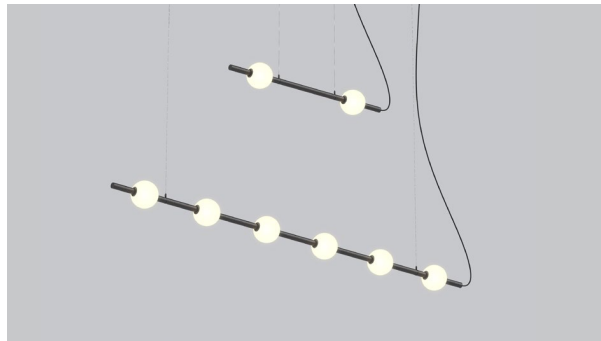

BERRI 74600 HORIZONTAL

PROJECT PROJET
SPEC TYPE
NOTES

FINISH FINI