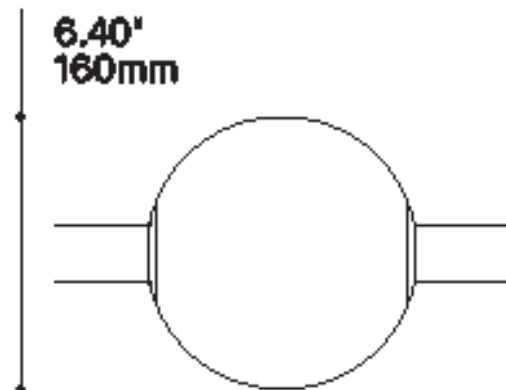

PHOTOMETRIC REPORT

BERRI 74800

SINGLE HEAD TUNABLE WHITE REQ

CCT (K): 4000
Delivered Lumens (lm): 577
System wattage (W)*: 4.4
Distribution: Direct/Indirect
Delivered Efficacy (lm/W): 129
Photometric type: C

Luminous dimensions
Luminous shape: Rectangle
Units: in (mm)
0-180 Axis: 7.8 (200)
90-270 Axis: 11.8 (300)
Height: 7.8 (200)

Luminaire spacing criteria
2 luminaires, plane 0: 1.47
2 luminaires, plane 90: 1.34
4 luminaires: 1.80

*System wattage includes driver and LED module consumption