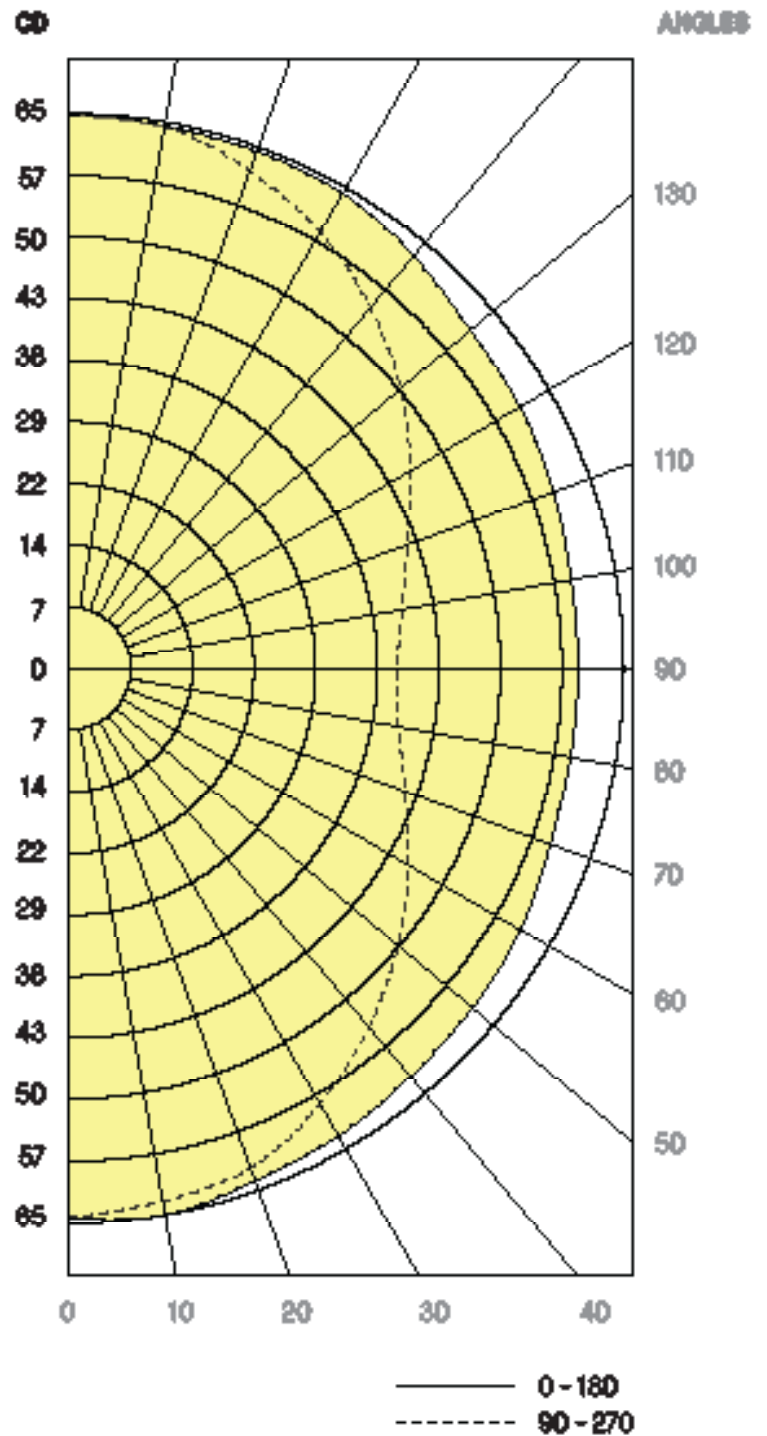

PHOTOMETRIC REPORT

BERRI 74800

SINGLE HEAD REQ

GCT (l0):	4000
Delivered Lumens (lm):	682
System wattage (W)*:	4.4
Distribution:	Direct/Indirect
Delivered Efficacy (lm/W):	153
Photometric type	C

Luminous dimensions	
Luminous shape:	Rectangle
Units:	in (mm)
0-180 Axis:	7.8 (200)
90-270 Axis:	11.8 (300)
Height:	7.8 (200)

Luminaire spacing criteria	
2 luminaires, plane 0:	1.49
2 luminaires, plane 90:	1.36
4 luminaires:	1.61

*System wattage includes driver and LED module consumption