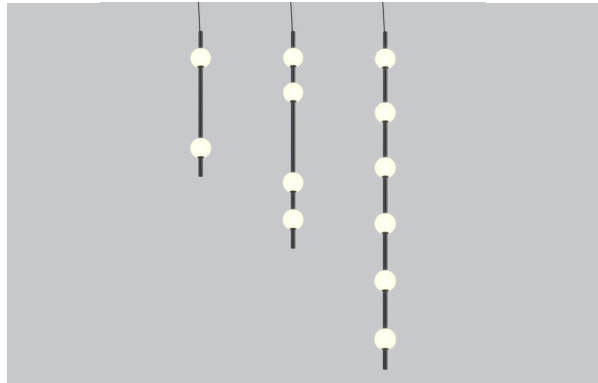

BERRI 74600 VERTICAL TUNABLE WHITE

PROJECT PROJET
SPEC TYPE
NOTES

FINISH FINI

FAMILY FAMILLE