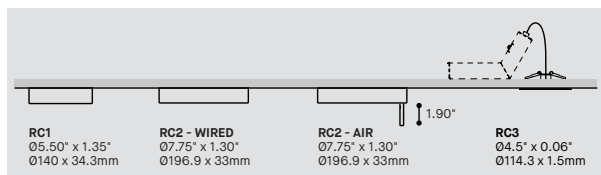

BLKE WHE SGO

FAMILY FAMILLE

ANGULAR 3D HEXAGONAL

HORIZONTAL VERTICAL SQUARE & RECTANGLE

MOUNTING OPTION OPTION DE MONTAGE

MOUNTING CABLE OPTION OPTION DE MONTAGE DE CÂBLE

ORDERING SPECIFICATION	SPÉCIFICATION DE COMMANDE	CODE
MODEL MODÈLE		
74600-B06	BERRI 3D CUBE 6 HEADS	
74600-B12	BERRI 3D CUBE 12 HEADS	
74600-E03	BERRI 3D S 3 HEADS	
74600-E06	BERRI 3D S 6 HEADS	
LIGHT SOURCE SOURCE LUMINEUSE		
LED	REGULAR OUTPUT	
LED.HO	HIGH OUTPUT	
COLOR TEMPERATURE TEMPÉRATURE DE COULEUR		
27*	2700K	
30	3000K	
35	3500K	
40	4000K	
* LONGER LEAD TIME MAY APPLY, PLEASE CONTACT YOUR EUREKA REPRESENTATIVE TUNABLE WHITE ALSO AVAILABLE, SEE TUNABLE WHITE SPEC SHEET.		
COLOR RENDERING INDEX (CRI) INDICE DE RENDU DE COULEUR (IRC)		
80	80+ CRI	
90*	90+ CRI	
* LONGER LEAD TIME MAY APPLY, PLEASE CONTACT YOUR EUREKA REPRESENTATIVE		
VOLTAGE VOLTAGE		
120V	120 VOLT	
277V	277 VOLT	
CONTROL OPTION OPTION DE GRADATION		
DV	0-10V DIMMING (120V-277V)	
DP	PHASE DIMMING (120V ONLY)	
NLTAIR2*	NLIGHT AIR CONTROL GEN 2	
NLIGHT*	NLIGHT WIRED CONTROL	
* REQUIRES RC2 CANOPY		
* EMERGENCY BATTERY NOT AVAILABLE WITH NLIGHT OPTIONS		
REFER TO NLIGHT GUIDE AND INSTALLATION SHEET FOR ALL REQUIREMENTS.		
EMERGENCY BATTERY BATTERIE D'URGENCE		
FOR 120-277V ONLY. EM DRIVER BOX INCLUDED, INSTALLED REMOTELY. SEE EM GUIDE FOR DETAILS.		
EMB*	EMERGENCY BATTERY FOR REMOTE BOX	
* 3981EA ACCESSORY IS REQUIRED FOR THIS OPTION		
* REQUIRES RC1 CANOPY		
CABLE CÂBLE		
AC	AIRCRAFT MOUNTING & POWER CORD, FIELD ADJUSTABLE	AC
CABLE LENGTH LONGUEUR DE CÂBLE		
60	60" AIRCRAFT CABLE (STD LENGTH)	
**	CUSTOM AIRCRAFT CABLE LENGTH (PLEASE SPECIFY)	
FOR OVERALL LENGTH, PLEASE CONTACT YOUR EUREKA REPRESENTATIVE		
MOUNTING OPTION OPTION DE MONTAGE		
RC1	ROUND CANOPY / PAVILLON ROND	
RC2	SCREWLESS 1.35" CANOPY (2473F)	
RC2*	NLIGHT SCREWLESS 1.30" CANOPY (2474H)	
RC3*	OFFSET SLIM PLATE ON REMOTE JBOX (2401A)	
* ONLY AVAILABLE WITH ROC CANOPY POSITION		
* NON IC RATED FOR HO		
MOUNTING CABLE OPTION OPTION DE MONTAGE DE CÂBLE		
RC	CANOPY WITH AIRCRAFT CABLE	
ROC	CANOPY OFFSET TO AIRCRAFT CABLE	
CANOPY & CEILING GRIPPERS FINISH FINI PAVILLON & ATTACHES AU PLAFOND		
WHE	WHITE FINE TEXTURE	
BLKE	BLACK FINE TEXTURE	
POWER CORD FINISH FINI CÂBLE D'ALIMENTATION		
WH	WHITE POWER CORD	
BLK	BLACK POWER CORD	
CLR	CLEAR POWER CORD	
LOOP & GRIPPERS FINISH FINI BOUCLES ET ATTACHES		
WHE	WHITE FINE TEXTURE	
BLKE	BLACK FINE TEXTURE	
SGO	SOFT GOLD	
TUBE FINISH FINI TUBE		
WHE	WHITE FINE TEXTURE	
BLKE	BLACK FINE TEXTURE	
SGO	SOFT GOLD	
RAL*	PLEASE SPECIFY RAL CODE	
* LONGER LEAD TIME MAY APPLY, PLEASE CONTACT YOUR EUREKA REPRESENTATIVE		
DIFFUSER FINISH FINI DIFFUSEUR		WH
WH	WHITE	
ACCESSORY EMERGENCY BATTERY ACCESSORY EMERGENCY BATTERY		
3981EA	ELECTRICAL BOX FOR EMB EMERGENCY BATTERY	
PRODUCT CHARACTERISTICS CARACTÉRISTIQUES DU PRODUIT		