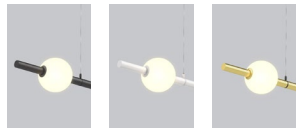

BLKE WHE SGO

FAMILY FAMILLE

ANGULAR 3D HEXAGONAL

HORIZONTAL VERTICAL SQUARE & RECTANGLE

MOUNTING OPTION OPTION DE MONTAGE

MOUNTING CABLE OPTION OPTION DE MONTAGE DE CÂBLE

ORDERING SPECIFICATION	SPÉCIFICATION DE COMMANDE	CODE
MODEL MODÈLE		
74600-B06	BERRI 3D CUBE 6 HEADS	
74600-B12	BERRI 3D CUBE 12 HEADS	
74600-E03	BERRI 3D S 3 HEADS	
74600-E06	BERRI 3D S 6 HEADS	
LIGHT SOURCE SOURCE LUMINEUSE		
LED	REGULAR OUTPUT	
LED.HO	HIGH OUTPUT	
COLOR TEMPERATURE TEMPÉRATURE DE COULEUR		
27*	2700K	
30	3000K	
35	3500K	
40	4000K	
* LONGER LEAD TIME MAY APPLY, PLEASE CONTACT YOUR EUREKA REPRESENTATIVE TUNABLE WHITE ALSO AVAILABLE, SEE TUNABLE WHITE SPEC SHEET.		
COLOR RENDERING INDEX (CRI) INDICE DE RENDU DE COULEUR (IRC)		
80	80+ CRI	
90*	90+ CRI	
* LONGER LEAD TIME MAY APPLY, PLEASE CONTACT YOUR EUREKA REPRESENTATIVE		
VOLTAGE VOLTAGE		
120V	120 VOLT	
277V	277 VOLT	
CONTROL OPTION OPTION DE GRADATION		
DV	0-10V DIMMING (120V-277V)	
DP	PHASE DIMMING (120V ONLY)	
NLTAIR2*	NLIGHT AIR CONTROL GEN 2	
NLIGHT*	NLIGHT WIRED CONTROL	
* REQUIRES RC2 CANOPY		
* EMERGENCY BATTERY NOT AVAILABLE WITH NLIGHT OPTIONS		
REFER TO NLIGHT GUIDE AND INSTALLATION SHEET FOR ALL REQUIREMENTS.		
EMERGENCY BATTERY BATTERIE D'URGENCE		
FOR 120-277V ONLY. EM DRIVER BOX INCLUDED, INSTALLED REMOTELY. SEE EM GUIDE FOR DETAILS.		
EMB*	EMERGENCY BATTERY FOR REMOTE BOX	
* 3981EA ACCESSORY IS REQUIRED FOR THIS OPTION		
* REQUIRES RC1 CANOPY		
CABLE CÂBLE		
AC	AIRCRAFT MOUNTING & POWER CORD, FIELD ADJUSTABLE	AC
CABLE LENGTH LONGUEUR DE CÂBLE		
60	60" AIRCRAFT CABLE (STD LENGTH)	
**	CUSTOM AIRCRAFT CABLE LENGTH (PLEASE SPECIFY)	
FOR OVERALL LENGTH, PLEASE CONTACT YOUR EUREKA REPRESENTATIVE		
MOUNTING OPTION OPTION DE MONTAGE		
RC1	ROUND CANOPY / PAVILLON ROND	
RC2	SCREWLESS 1.35" CANOPY (2473F)	
RC2*	NLIGHT SCREWLESS 1.30" CANOPY (2474H)	
RC3*	OFFSET SLIM PLATE ON REMOTE JBOX (2401A)	
* ONLY AVAILABLE WITH ROC CANOPY POSITION		
* NON IC RATED FOR HO		
MOUNTING CABLE OPTION OPTION DE MONTAGE DE CÂBLE		
RC	CANOPY WITH AIRCRAFT CABLE	
ROC	CANOPY OFFSET TO AIRCRAFT CABLE	
CANOPY & CEILING GRIPPERS FINISH FINI PAVILLON & ATTACHES AU PLAFOND		
WHE	WHITE FINE TEXTURE	
BLKE	BLACK FINE TEXTURE	
POWER CORD FINISH FINI CÂBLE D'ALIMENTATION		
WH	WHITE POWER CORD	
BLK	BLACK POWER CORD	
CLR	CLEAR POWER CORD	
LOOP & GRIPPERS FINISH FINI BOUCLES ET ATTACHES		
WHE	WHITE FINE TEXTURE	
BLKE	BLACK FINE TEXTURE	
SGO	SOFT GOLD	
TUBE FINISH FINI TUBE		
WHE	WHITE FINE TEXTURE	
BLKE	BLACK FINE TEXTURE	
SGO	SOFT GOLD	
RAL*	PLEASE SPECIFY RAL CODE	
* LONGER LEAD TIME MAY APPLY, PLEASE CONTACT YOUR EUREKA REPRESENTATIVE		
DIFFUSER FINISH FINI DIFFUSEUR		WH
WH	WHITE	
ACCESSORY EMERGENCY BATTERY ACCESSORY EMERGENCY BATTERY		
3981EA	ELECTRICAL BOX FOR EMB EMERGENCY BATTERY	
PRODUCT CHARACTERISTICS CARACTÉRISTIQUES DU PRODUIT		