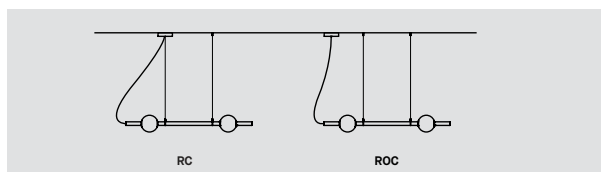

MOUNTING CABLE OPTION OPTION DE MONTAGE DE CÂBLE

ORDERING SPECIFICATION	SPÉCIFICATION DE COMMANDE	CODE
MODEL MODÈLE		
74600-B06	BERRI 3D SQUARE 6 HEADS	
74600-B12	BERRI 3D SQUARE 12 HEADS	
74600-E03	BERRI 3D S 3 HEADS	
74600-E06	BERRI 3D S 6 HEADS	
LIGHT SOURCE SOURCE LUMINEUSE		
LED	REGULAR OUTPUT	
LED.HO*	HIGH OUTPUT	
	* NOT AVAILABLE WITH 74600-B12	
COLOR TEMPERATURE TEMPÉRATURE DE COULEUR		TW
TW*	TUNABLE WHITE (2700K TO 5000K)	
	* LONGER LEAD TIME MAY APPLY, PLEASE CONTACT YOUR EUREKA REPRESENTATIVE	
COLOR RENDERING INDEX (CRI) INDICE DE RENDU DE COULEUR (IRC)		80
80	80+ CRI	
VOLTAGE VOLTAGE		
120V	120 VOLT	
277V	277 VOLT	
CONTROL OPTION OPTION DE GRADATION		
DV	DUAL 0-10V DIMMING	
NLT*	NLIGHT NTUNE CONTROL	
	* REFER TO NLIGHT GUIDE AND INSTALLATION SHEET FOR ALL REQUIREMENTS.	
CABLE CÂBLE		AC
AC	AIRCRAFT MOUNTING & POWER CORD, FIELD ADJUSTABLE	
CABLE LENGTH LONGUEUR DE CÂBLE		
60	60" AIRCRAFT CABLE (STD LENGTH)	
**	CUSTOM AIRCRAFT CABLE LENGTH (PLEASE SPECIFY)	
	FOR OVERALL LENGTH, PLEASE CONTACT YOUR EUREKA REPRESENTATIVE	
MOUNTING OPTION OPTION DE MONTAGE		
	ROUND CANOPY / PAVILLON ROND	
RC3*	OFFSET SLIM PLATE ON REMOTE JBOX (2401A)	
RC4	TUNABLE WHITE SCREWLESS 1.87" CANOPY (2475I)	
	* ONLY AVAILABLE WITH ROC CANOPY POSITION	
	* NOT AVAILABLE WITH NTUNE OPTION	
MOUNTING CABLE OPTION OPTION DE MONTAGE DE CÂBLE		
RC	CANOPY WITH AIRCRAFT CABLE	
ROC	CANOPY OFFSET TO AIRCRAFT CABLE	
CANOPY & CEILING GRIPPERS FINISH FINI PAVILLON & ATTACHES AU PLAFOND		
WHE	WHITE FINE TEXTURE	
BLKE	BLACK FINE TEXTURE	
POWER CORD FINISH FINI CÂBLE D'ALIMENTATION		
WH	WHITE POWER CORD	
BLK	BLACK POWER CORD	
CLR	CLEAR POWER CORD	
LOOP & GRIPPERS FINISH FINI BOUCLES ET ATTACHES		
WHE	WHITE FINE TEXTURE	
BLKE	BLACK FINE TEXTURE	
SGO	SOFT GOLD	
TUBE FINISH FINI TUBE		
WHE	WHITE FINE TEXTURE	
BLKE	BLACK FINE TEXTURE	
SGO	SOFT GOLD	
RAL*	PLEASE SPECIFY RAL CODE	
	* LONGER LEAD TIME MAY APPLY, PLEASE CONTACT YOUR EUREKA REPRESENTATIVE	
DIFFUSER FINISH FINI DIFFUSEUR		WH
WH	WHITE	

PRODUCT CHARACTERISTICS CARACTÉRISTIQUES DU PRODUIT