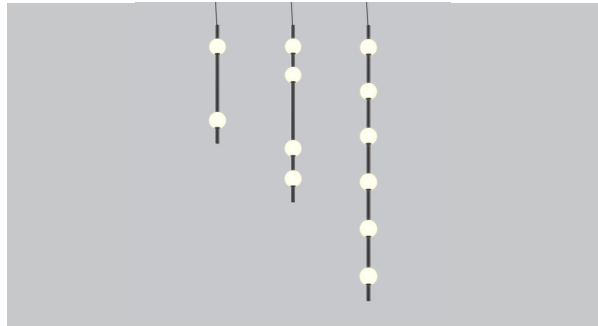

BERRI 74600 VERTICAL

PROJECT PROJET
SPEC TYPE
NOTES

FINISH FINI