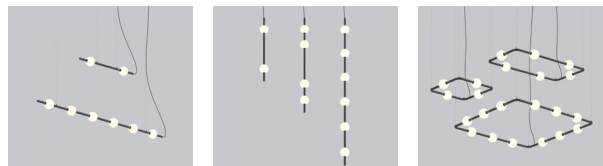

HORIZONTAL VERTICAL SQUARE & RECTANGLE