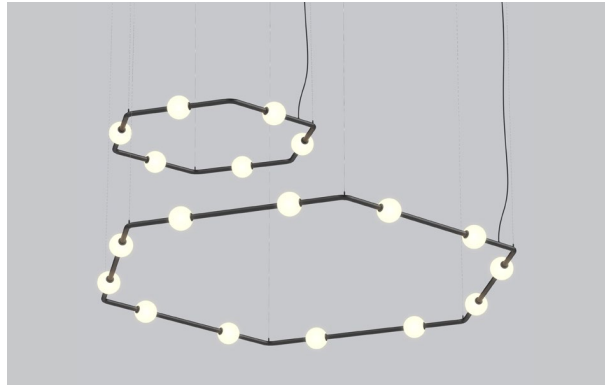

BERRI 74600 HEXAGONAL TUNABLE WHITE

PROJECT PROJÉT
SPEC TYPE
NOTES

FINISH FINI