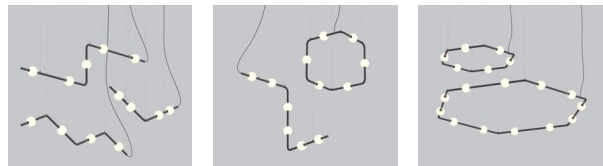

FAMILY FAMILLE

ANGULAR 3D HEXAGONAL