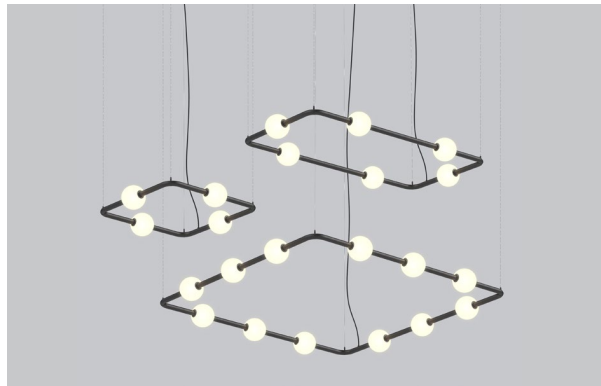

BERRI 74600 SQUARE & RECTANGLE TUNABLE WHITE

PROJECT PROJÉT
SPEC TYPE
NOTES

FINISH FINI

BLKE WHE SGO