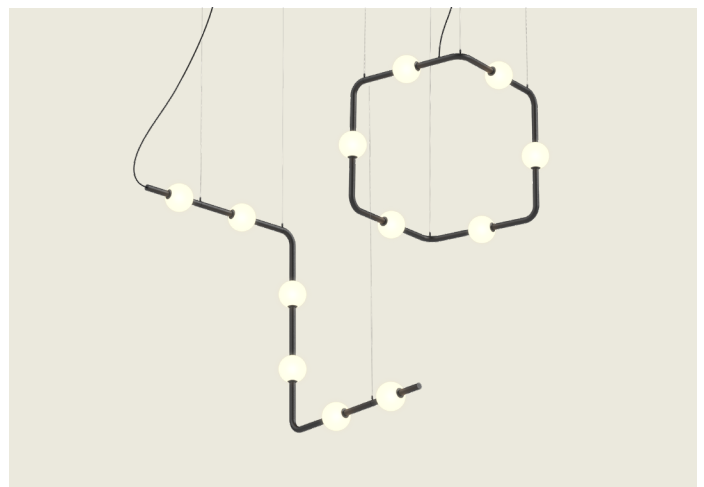

PUNCTUATE SPACE.

The familiar meets the fresh and new in Berri. Classic ball and seamless tube components come configured in various geometries and sizes. Luminaires can be arranged to create distinctive lighting designs. Berri brings life and enhances any space, from small to large, from classic to contemporary.

BERRI 3D