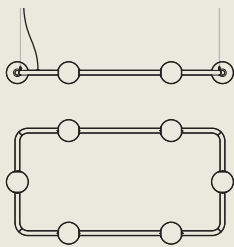

RIGHT ANGLES

Right size, right feel. Berri is available in square and rectangular configurations that accommodate 4 to 12 luminous heads each, adding interest, dimension, and delineating the space.

R06

R12