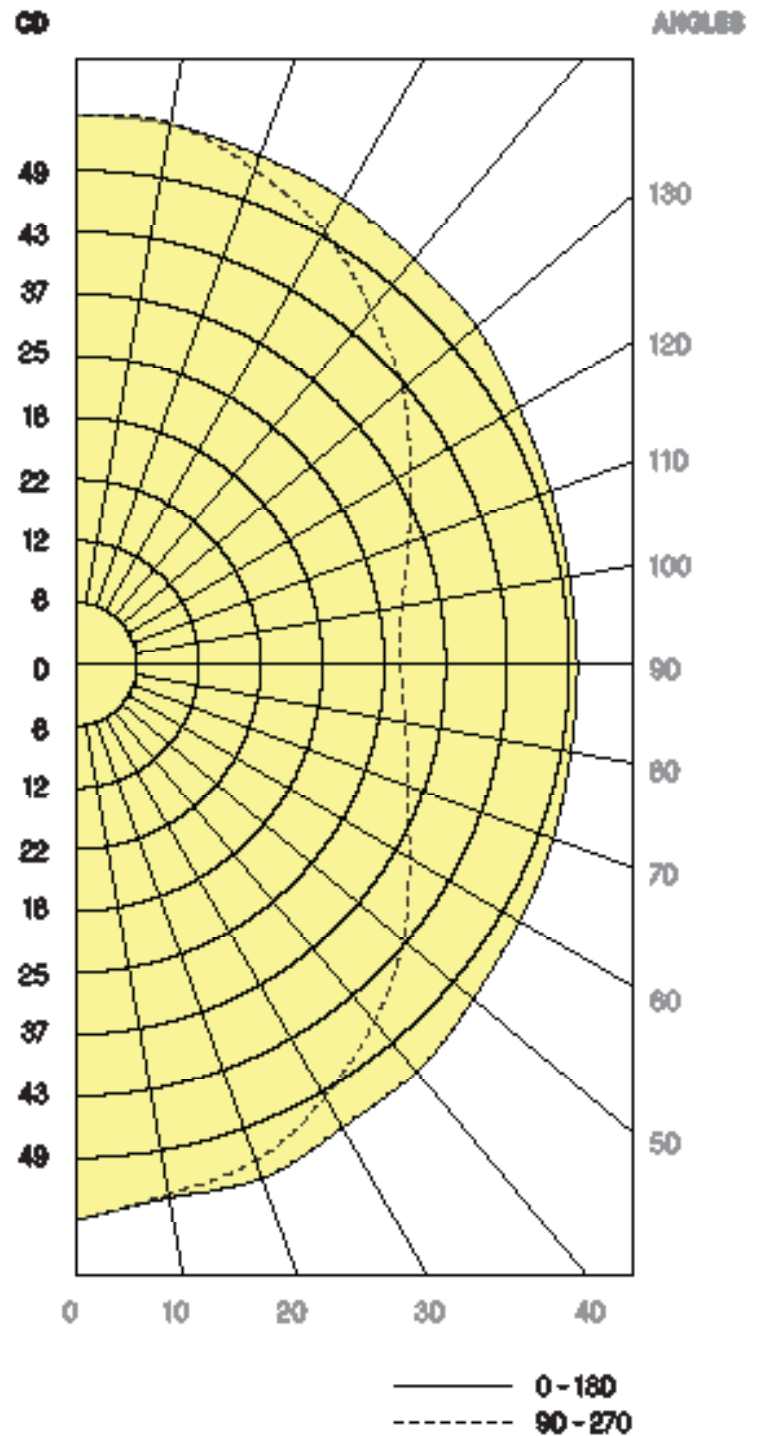

PHOTOMETRIC REPORT

BERRI 74800

SINGLE HEAD TUNABLE WHITE REQ

CCT (K): 4000
Delivered Lumens (lm): 577
System wattage (W)*: 4.4
Distribution: Direct/Indirect
Delivered Efficacy (lm/W): 129
Photometric type: C

Luminous dimensions
Luminous shape: Rectangle
Units: in (mm)
0-180 Axis: 7.8 (200)
90-270 Axis: 11.8 (300)
Height: 7.8 (200)

Luminaire spacing criteria
2 luminaires, plane 0: 1.47
2 luminaires, plane 90: 1.34
4 luminaires: 1.80

*System wattage includes driver and LED module consumption