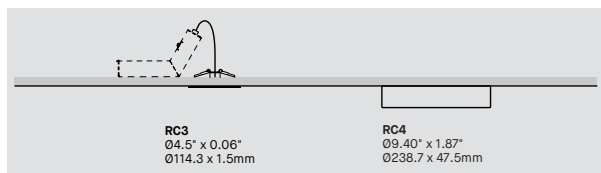

BERRI 74600 SQUARE & RECTANGLE TUNABLE WHITE

PROJECT PROJÉT
SPEC TYPE
NOTES

FINISH FINI

BLKE WHE SGO

FAMILY FAMILLE

ANGULAR 3D HEXAGONAL

HORIZONTAL VERTICAL SQUARE & RECTANGLE

MOUNTING OPTION OPTION DE MONTAGE