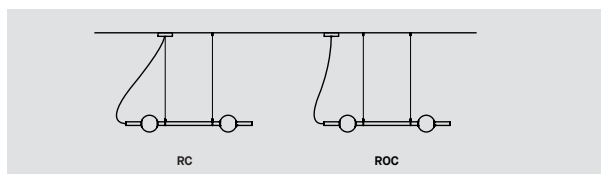

BLKE WHE SGO

FAMILY FAMILLE

ANGULAR 3D HEXAGONAL

HORIZONTAL VERTICAL SQUARE & RECTANGLE

MOUNTING OPTION OPTION DE MONTAGE

MOUNTING CABLE OPTION OPTION DE MONTAGE DE CÂBLE

ORDERING SPECIFICATION	SPÉCIFICATION DE COMMANDE	CODE
MODEL MODÈLE		
74600-B06	BERRI 3D CUBE 6 HEADS	
74600-B12	BERRI 3D CUBE 12 HEADS	
74600-E03	BERRI 3D S 3 HEADS	
74600-E06	BERRI 3D S 6 HEADS	
LIGHT SOURCE SOURCE LUMINEUSE		
LED	REGULAR OUTPUT	
LED.HO	HIGH OUTPUT	
COLOR TEMPERATURE TEMPÉRATURE DE COULEUR		
27*	2700K	
30	3000K	
35	3500K	
40	4000K	
* LONGER LEAD TIME MAY APPLY, PLEASE CONTACT YOUR EUREKA REPRESENTATIVE TUNABLE WHITE ALSO AVAILABLE, SEE TUNABLE WHITE SPEC SHEET.		
COLOR RENDERING INDEX (CRI) INDICE DE RENDU DE COULEUR (IRC)		
80	80+ CRI	
90*	90+ CRI	
* LONGER LEAD TIME MAY APPLY, PLEASE CONTACT YOUR EUREKA REPRESENTATIVE		
VOLTAGE VOLTAGE		
120V	120 VOLT	
277V	277 VOLT	
CONTROL OPTION OPTION DE GRADATION		
DV	0-10V DIMMING (120V-277V)	
DP	PHASE DIMMING (120V ONLY)	
NLTAIR2*	NLIGHT AIR CONTROL GEN 2	
NLIGHT*	NLIGHT WIRED CONTROL	
* REQUIRES RC2 CANOPY		
* EMERGENCY BATTERY NOT AVAILABLE WITH NLIGHT OPTIONS		
REFER TO NLIGHT GUIDE AND INSTALLATION SHEET FOR ALL REQUIREMENTS.		
EMERGENCY BATTERY BATTERIE D'URGENCE		
FOR 120-277V ONLY. EM DRIVER BOX INCLUDED, INSTALLED REMOTELY. SEE EM GUIDE FOR DETAILS.		
EMB*	EMERGENCY BATTERY FOR REMOTE BOX	
* 3981EA ACCESSORY IS REQUIRED FOR THIS OPTION		
* REQUIRES RC1 CANOPY		
CABLE CÂBLE		
AC	AIRCRAFT MOUNTING & POWER CORD, FIELD ADJUSTABLE	AC
CABLE LENGTH LONGUEUR DE CÂBLE		
60	60" AIRCRAFT CABLE (STD LENGTH)	
**	CUSTOM AIRCRAFT CABLE LENGTH (PLEASE SPECIFY)	
FOR OVERALL LENGTH, PLEASE CONTACT YOUR EUREKA REPRESENTATIVE		
MOUNTING OPTION OPTION DE MONTAGE		
RC1	ROUND CANOPY / PAVILLON ROND	
RC2	SCREWLESS 1.35" CANOPY (2473F)	
RC2*	NLIGHT SCREWLESS 1.30" CANOPY (2474H)	
RC3*	OFFSET SLIM PLATE ON REMOTE JBOX (2401A)	
* ONLY AVAILABLE WITH ROC CANOPY POSITION		
* NON IC RATED FOR HO		
MOUNTING CABLE OPTION OPTION DE MONTAGE DE CÂBLE		
RC	CANOPY WITH AIRCRAFT CABLE	
ROC	CANOPY OFFSET TO AIRCRAFT CABLE	
CANOPY & CEILING GRIPPERS FINISH FINI PAVILLON & ATTACHES AU PLAFOND		
WHE	WHITE FINE TEXTURE	
BLKE	BLACK FINE TEXTURE	
POWER CORD FINISH FINI CÂBLE D'ALIMENTATION		
WH	WHITE POWER CORD	
BLK	BLACK POWER CORD	
CLR	CLEAR POWER CORD	
LOOP & GRIPPERS FINISH FINI BOUCLES ET ATTACHES		
WHE	WHITE FINE TEXTURE	
BLKE	BLACK FINE TEXTURE	
SGO	SOFT GOLD	
TUBE FINISH FINI TUBE		
WHE	WHITE FINE TEXTURE	
BLKE	BLACK FINE TEXTURE	
SGO	SOFT GOLD	
RAL*	PLEASE SPECIFY RAL CODE	
* LONGER LEAD TIME MAY APPLY, PLEASE CONTACT YOUR EUREKA REPRESENTATIVE		
DIFFUSER FINISH FINI DIFFUSEUR		WH
WH	WHITE	
ACCESSORY EMERGENCY BATTERY ACCESSORY EMERGENCY BATTERY		
3981EA	ELECTRICAL BOX FOR EMB EMERGENCY BATTERY	
PRODUCT CHARACTERISTICS CARACTÉRISTIQUES DU PRODUIT		