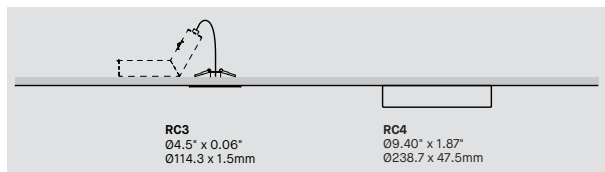

MOUNTING OPTION OPTION DE MONTAGE