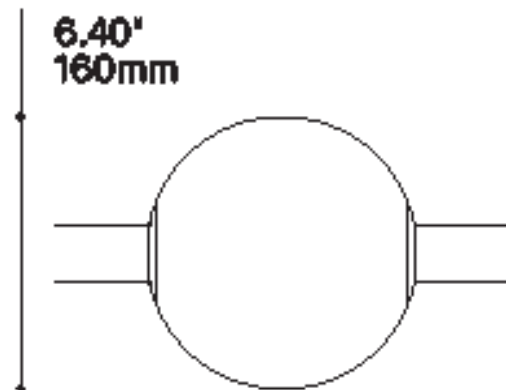

PHOTOMETRIC REPORT

BERRI 74800

SINGLE HEAD HO

CCT (K): 4000
Delivered Lumens (lm): 1180
System wattage (W)*: 8.1
Distribution: Direct/Indirect
Delivered Efficacy (lm/W): 143.2
Photometric type: C

Luminous dimensions
Luminous shape: Rectangle
Units: in (mm)
0-180 Axis: 7.8 (200)
90-270 Axis: 11.8 (300)
Height: 7.8 (200)

Luminaire spacing criteria
2 luminaires, plane 0: 1.47
2 luminaires, plane 90: 1.32
4 luminaires: 1.58

*System wattage includes driver and LED module consumption