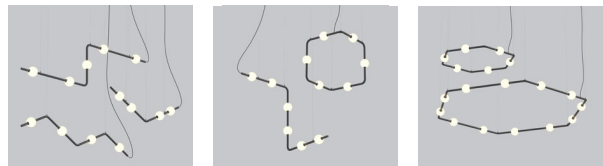

FAMILY FAMILLE

ANGULAR 3D HEXAGONAL